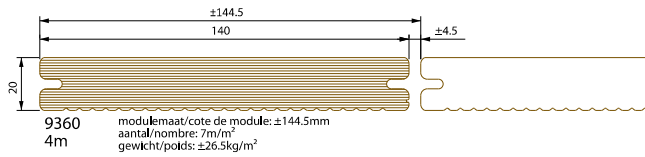

Massieve terrasplanken Planches massives